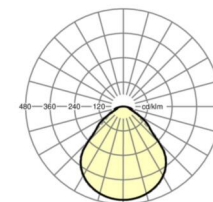

LIGHTING TECHNOLOGY

Placement	LED, Colour rendering/Light colour CRI ≥ 80 / 4000K
Colour tolerance (MacAdam)	3SDCM
Photobiological safety (Luminaire)	RGO
Nominal luminous flux/switching steps (EDM)	7000lm/51W, 6100lm/43W, 5100lm/36W, 4200lm/28W (Standard setting 7000lm)
LED service life	100000h L80/B10 (Tq 25°C), 50000h L90/B50 (Tq 25°C)
Luminaire luminous efficiency	149lm/W-138lm/W
UGR lat./long.	18.7 / 18.9 (51W)

DEEP-LINK

<https://www.regiolux.de/en/article/65712024175>

Reference	LED 7000lm/51W 840
ηLB	100 %
Φ ↓/↑	100 % / 0 %
UGR lat./long.	18.7 / 18.9
VDU	65° < 3000cd/m²

Dimensions

L	1548 mm	Length
B	354 mm	Width
H	62 mm	Height
A1	1300 mm	Mounting distance single mounting
A3	248 mm	Mounting distance between luminaires in a light run arrangement
A4	240 mm	Mounting distance (width)
X	0 mm	Distance cable infeed to the center of the luminaire on the X-axis
Y	0 mm	Distance cable infeed to the center of the luminaire on the Y-axis