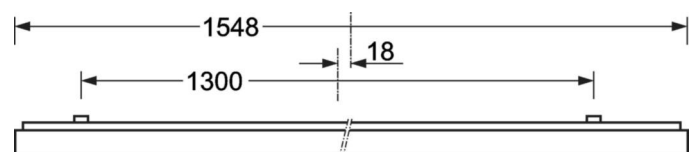

Surface-mounted luminaire - Micro-prismatic diffuser - direct distribution

Steel sheet enclosure, powder-coated rectangular cross-section, integrated Quicklock quick-mount bracket system with catch hook and safety rope for simple and quick mounting; Housing colour silver grey/white aluminium RAL 9006; Homogeneous direct light distribution for VDU-compatibility in accordance with DIN-EN 12464-1; glare reduction through microprism diffuser with special "multilayer" technology and optimised light deflecting foil; Easy installation of the connection, directly on the top of the luminaire with a terminal cover cap; the ETM levels can easily be adjusted from the upper side of the luminaire. Electrical connection via 3-pole connection terminal with plug-in contacts.. If required, an AVA-MH universal mounting aid is available as an accessory. Surface-mounted luminaire for ceiling installation;

MECHANICS

Housing colour	silver grey/white aluminium RAL 9006
Dimensions (LxWxH/DxH)	1548mm x 354mm x 62mm
Weight (net)	9kg
Cable entry KE (X/Y)	0mm/0mm
Type of installation	Ceiling-mounted single installation, Ceiling-mounted trunking installation, Mounting rail installation

DEEP-LINK

<https://www.regiolux.de/en/article/65712024175>

Reference	LED 7000lm/51W 840
ηLB	100 %
Φ ↓/↑	100 % / 0 %
UGR lat./long.	18.7 / 18.9
VDU	65° < 3000cd/m²

Dimensions

L	1548 mm	Length
B	354 mm	Width
H	62 mm	Height
A1	1300 mm	Mounting distance single mounting
A3	248 mm	Mounting distance between luminaires in a light run arrangement
A4	240 mm	Mounting distance (width)
X	0 mm	Distance cable infeed to the center of the luminaire on the X-axis
Y	0 mm	Distance cable infeed to the center of the luminaire on the Y-axis