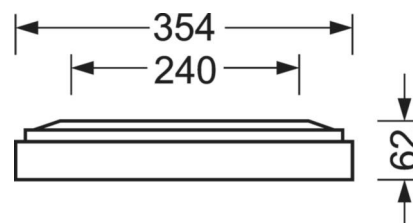

LIGHTING TECHNOLOGY

Placement	LED, Colour rendering/Light colour CRI ≥ 80 / 4000K
Colour tolerance (MacAdam)	3SDCM
Photobiological safety (Luminaire)	RGO
Nominal luminous flux/switching steps (EDM)	7000lm/51W, 6100lm/43W, 5100lm/36W, 4200lm/28W (Standard setting 7000lm)
LED service life	100000h L80/B10 (Tq 25°C), 50000h L90/B50 (Tq 25°C)
Luminaire luminous efficiency	149lm/W-138lm/W
UGR lat./long.	18.7 / 18.9 (51W)

MECHANICS

Housing colour	silver grey/white aluminium RAL 9006
Dimensions (LxWxH/DxH)	1548mm x 354mm x 62mm
Weight (net)	9kg
Cable entry KE (X/Y)	0mm/0mm
Type of installation	Ceiling-mounted single installation, Ceiling-mounted trunking installation, Mounting rail installation

DEEP-LINK

<https://www.regiolux.de/en/article/65712024175>

Reference	LED 7000lm/51W 840
ηLB	100 %
Φ ↓/↑	100 % / 0 %
UGR lat./long.	18.7 / 18.9
VDU	65° < 3000cd/m²

Dimensions

L	1548 mm	Length
B	354 mm	Width
H	62 mm	Height
A1	1300 mm	Mounting distance single mounting
A3	248 mm	Mounting distance between luminaires in a light run arrangement
A4	240 mm	Mounting distance (width)
X	0 mm	Distance cable infeed to the center of the luminaire on the X-axis
Y	0 mm	Distance cable infeed to the center of the luminaire on the Y-axis